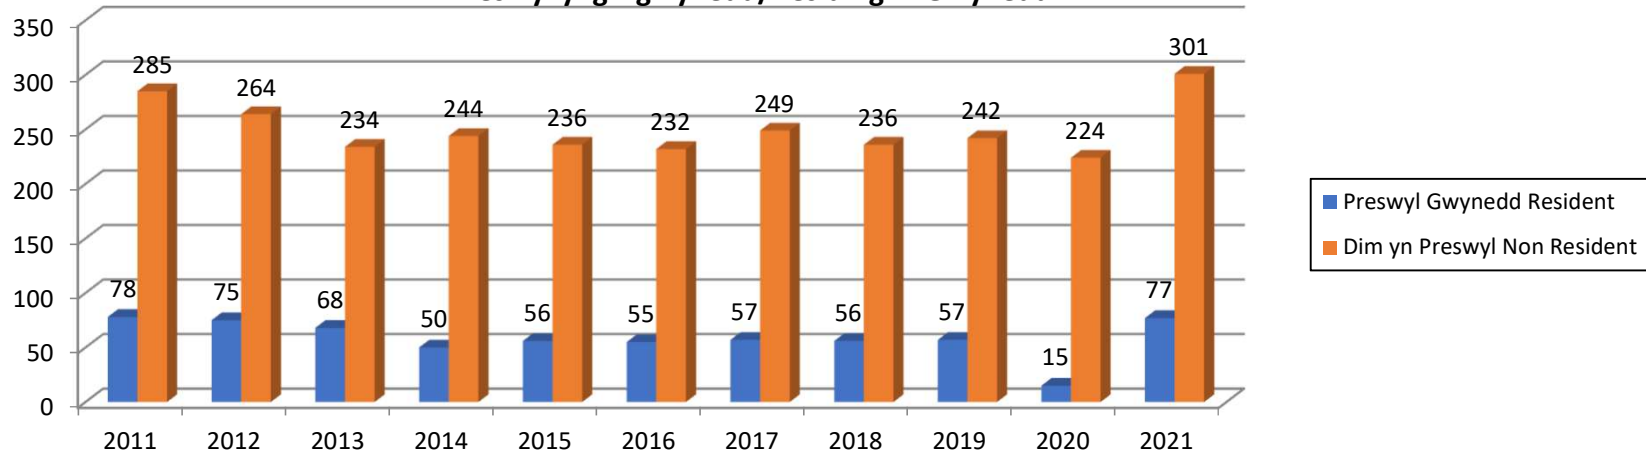

Preswyl yng Ngwynedd/Residing In Gwynedd