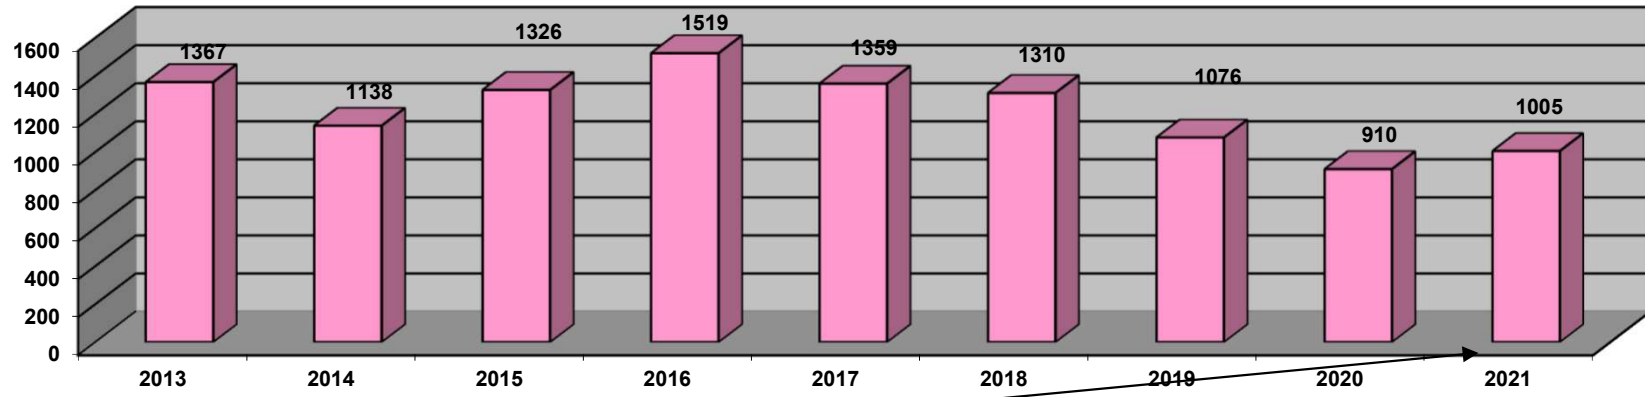

Ystadegau Blynyddol *Hafan Pwllheli* - i Medi 2021
Annual Statistics for *Hafan Pwllheli* - to September 2021

Nifer o gychod ymwelwyr mewn blwyddyn - No. of visiting vessels per year

Hyd at Medi 2021

Up to September 2021

Cyfanswm medr cychod ymwelwyr - Total mts visiting vessels

Hyd at Medi 2021

Up to September 2021

Nifer o gychod ar yr rhestr diddordeb mewn angorfa - No. of vessels on the Expressions of Interest

Nifer o gychod Hwyllo/Pwer yn yr Hafan - No. of sailing/power vessels in the Hafan