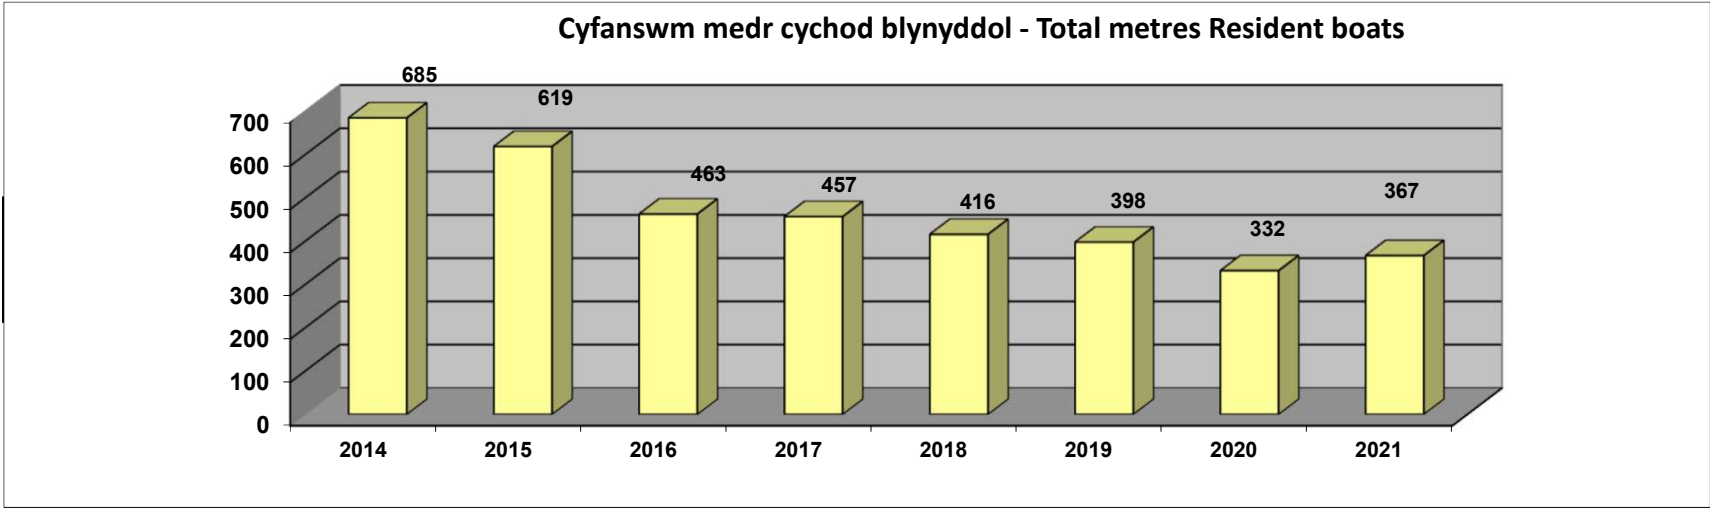

70 ————— 64 **Nifer o gychod Hwyllo/Pwer yn yr Harbwr - Number of Sailing/Power vessels in the Harbour**