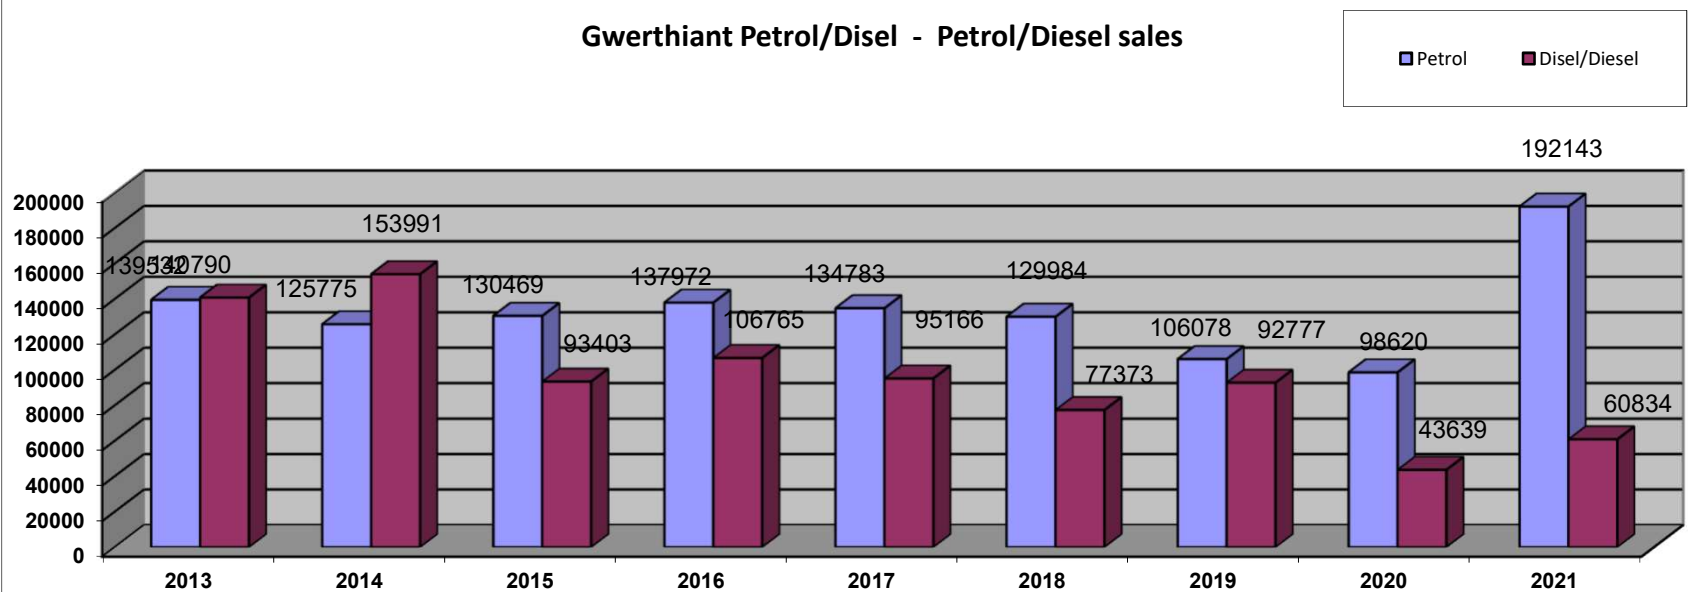

Gwerthiant Petrol/Disel - Petrol/Diesel sales