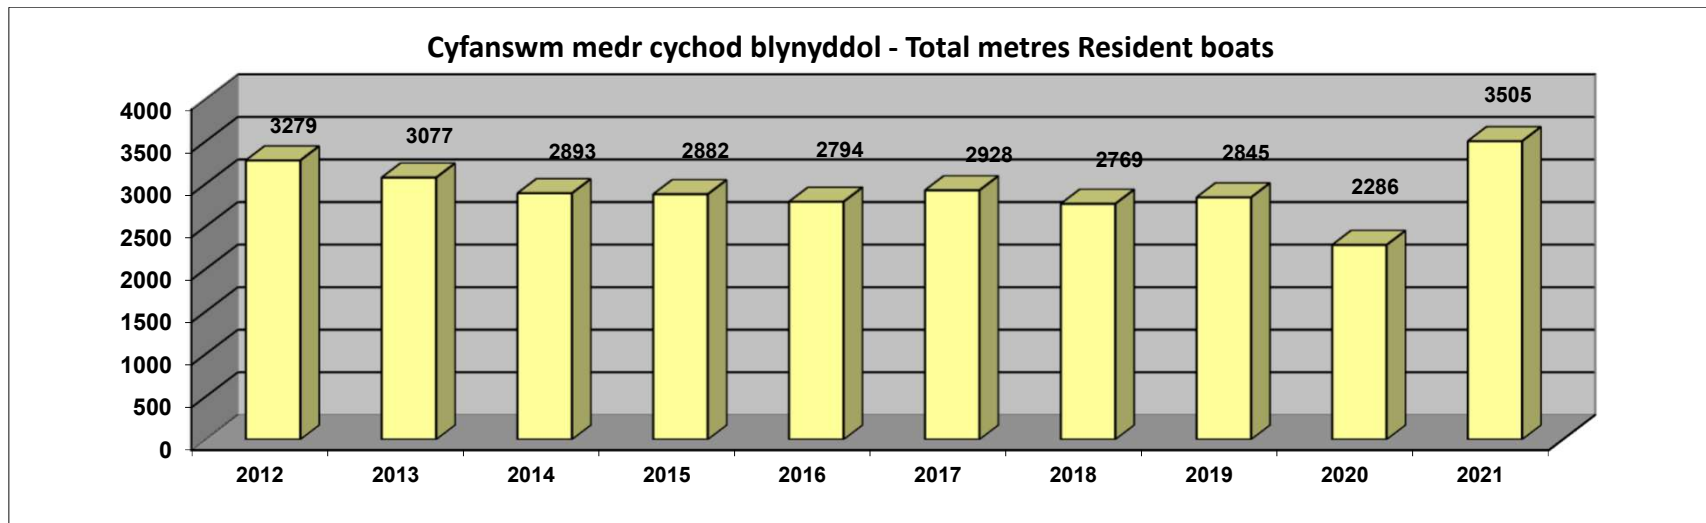

Ystadegau Blynyddol *Hafan Pwllheli* - i Medi 2021
Annual Statistics for *Hafan Pwllheli* - to September 2021

Nifer o gychod ymwelwyr mewn blwyddyn - No. of visiting vessels per year

Hyd at Medi 2021

Up to September 2021

Cyfanswm medr cychod ymwelwyr - Total mts visiting vessels

Hyd at Medi 2021

Up to September 2021

Nifer o gychod ar yr rhestr diddordeb mewn angorfa - No. of vessels on the Expressions of Interest

Nifer o gychod Hwyllo/Pwer yn yr Hafan - No. of sailing/power vessels in the Hafan