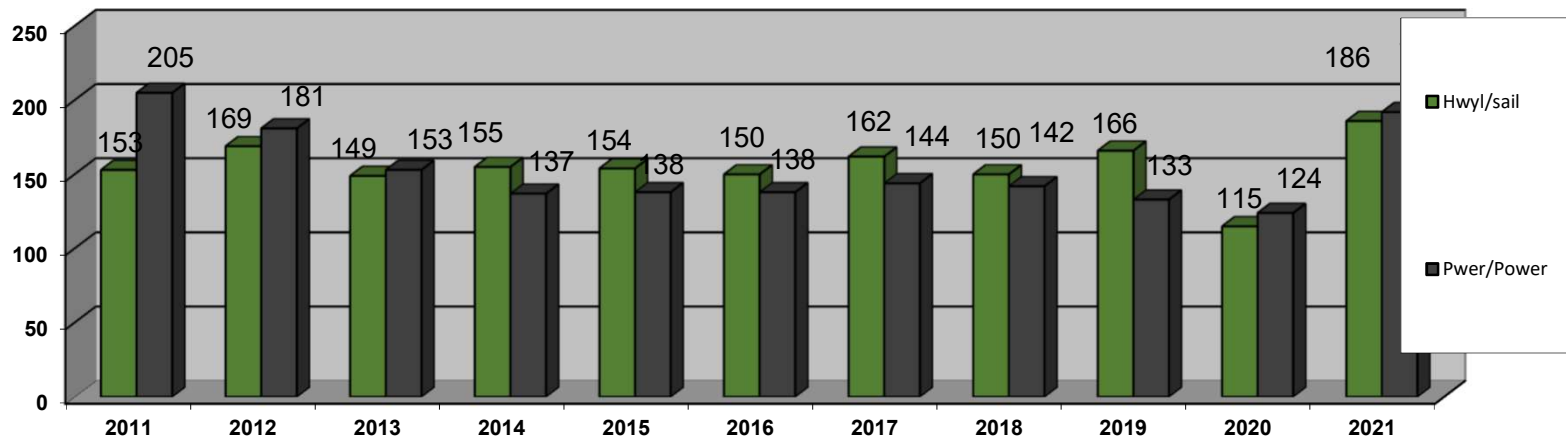

Cyfanswm medr cychod ymwelwyr - Total mts visiting vessels

Hyd at Medi 2021

Up to September 2021

Nifer o gychod ar yr rhestr diddordeb mewn angorfa - No. of vessels on the Expressions of Interest

Nifer o gychod Hwyllo/Pwer yn yr Hafan - No. of sailing/power vessels in the Hafan