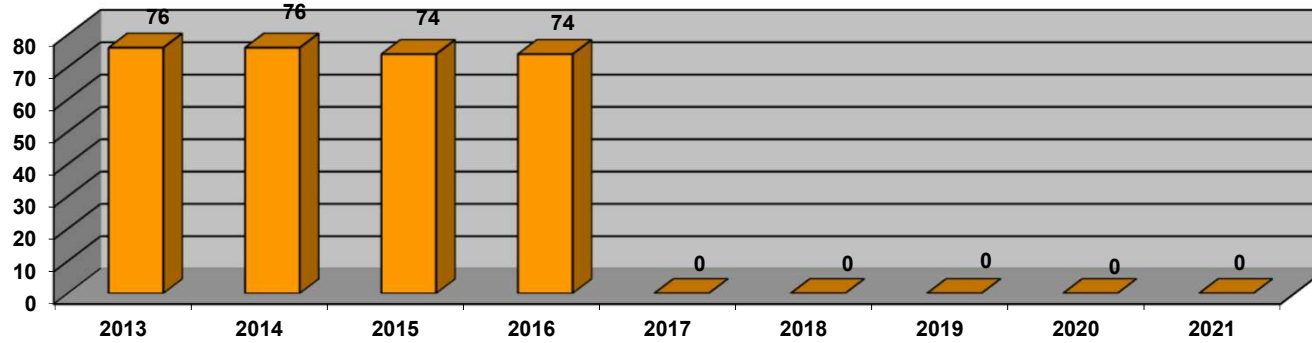

Nifer o gychod ar yr rhestr diddordeb mewn angorfa - No. of vessels on the Expressions of Interest