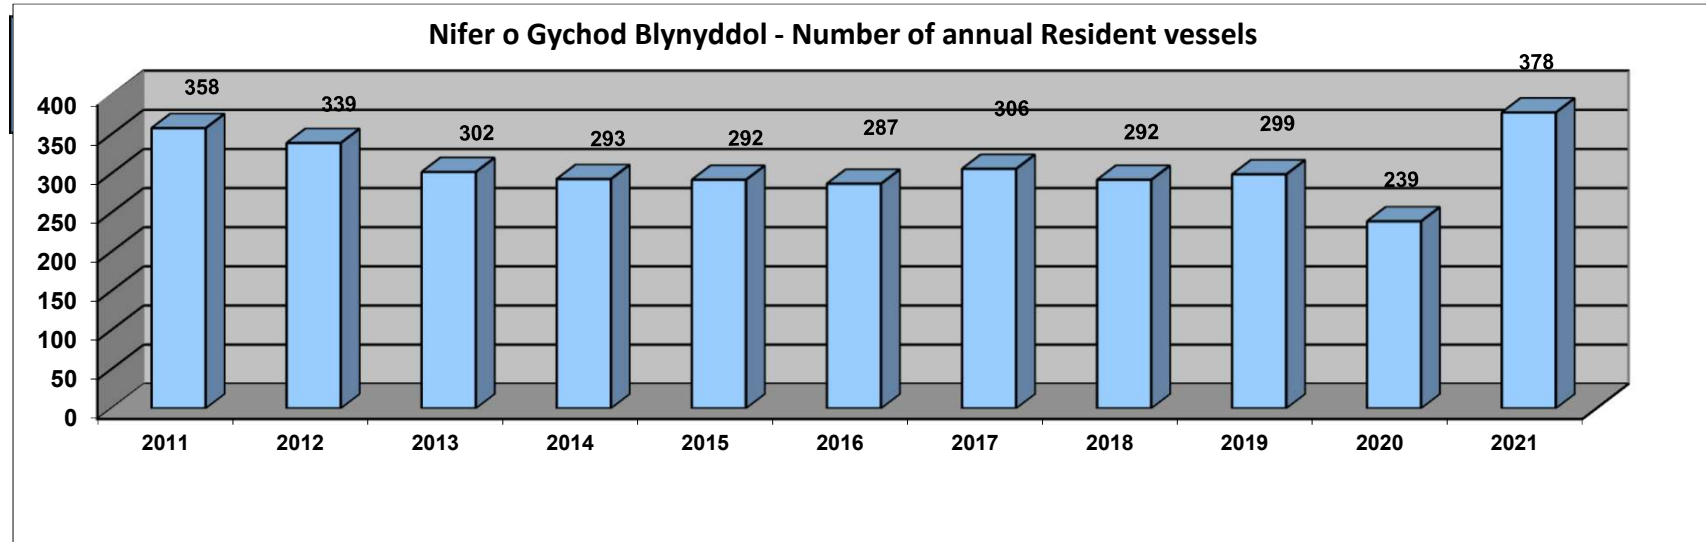

Ystadegau Blynyddol *Hafan Pwllheli* - i Medi 2021
Annual Statistics for *Hafan Pwllheli* - to September 2021

Nifer o gychod ymwelwyr mewn blwyddyn - No. of visiting vessels per year

Hyd at Medi 2021

Up to September 2021

Cyfanswm medr cychod ymwelwyr - Total mts visiting vessels

Hyd at Medi 2021

Up to September 2021

Nifer o gychod ar yr rhestr diddordeb mewn angorfa - No. of vessels on the Expressions of Interest

Nifer o gychod Hwyllo/Pwer yn yr Hafan - No. of sailing/power vessels in the Hafan