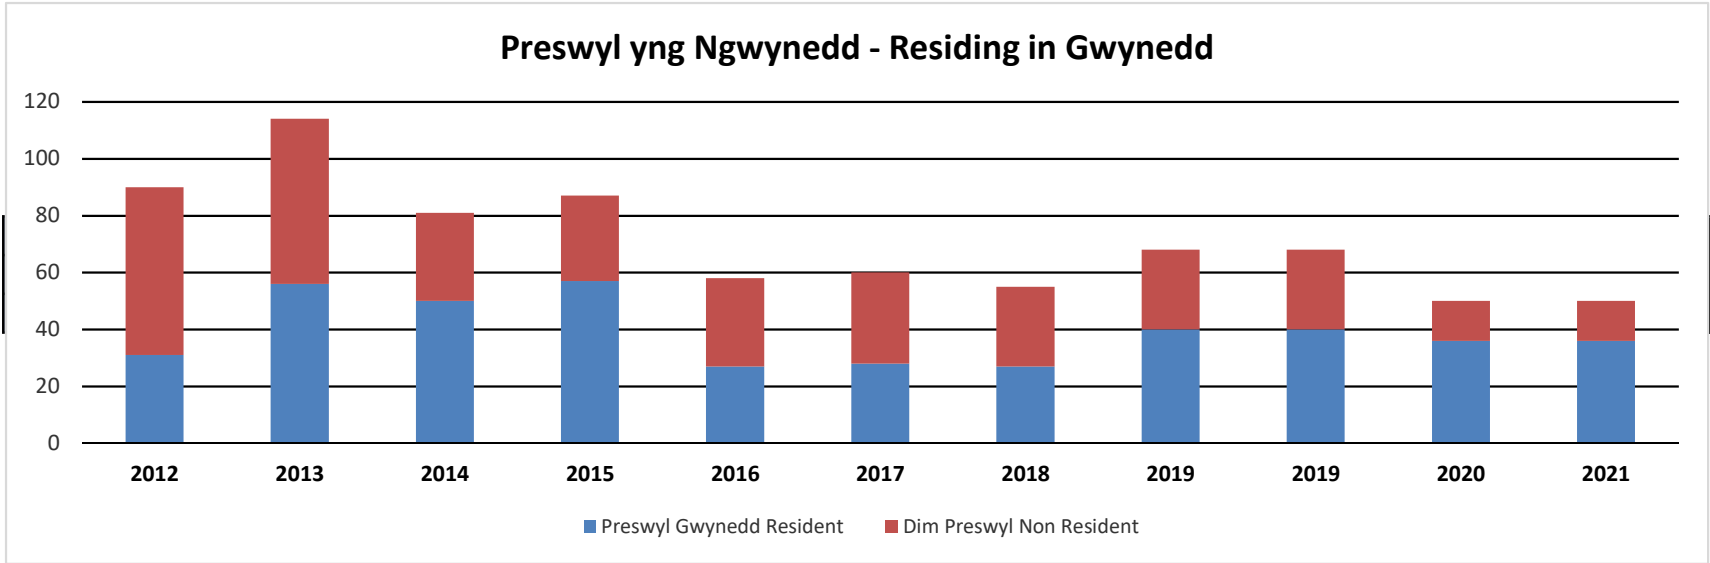

70 ————— 64 **Nifer o gychod Hwyllo/Pwer yn yr Harbwr - Number of Sailing/Power vessels in the Harbour**