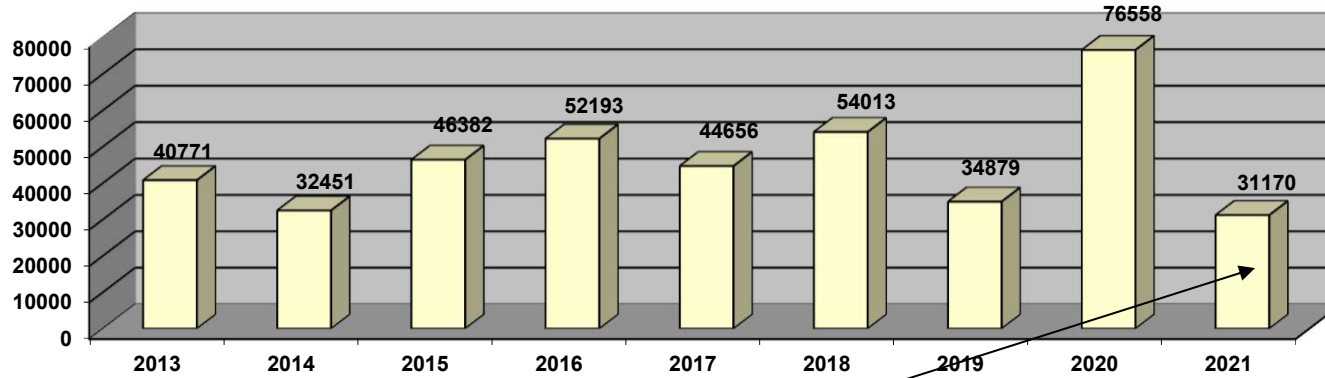

Ystadegau Blynyddol *Hafan Pwllheli* - i Medi 2021
Annual Statistics for *Hafan Pwllheli* - to September 2021

Nifer o gychod ymwelwyr mewn blwyddyn - No. of visiting vessels per year

Hyd at Medi 2021

Up to September 2021

Cyfanswm medr cychod ymwelwyr - Total mts visiting vessels

Hyd at Medi 2021

Up to September 2021

Nifer o gychod ar yr rhestr diddordeb mewn angorfa - No. of vessels on the Expressions of Interest

Nifer o gychod Hwyllo/Pwer yn yr Hafan - No. of sailing/power vessels in the Hafan