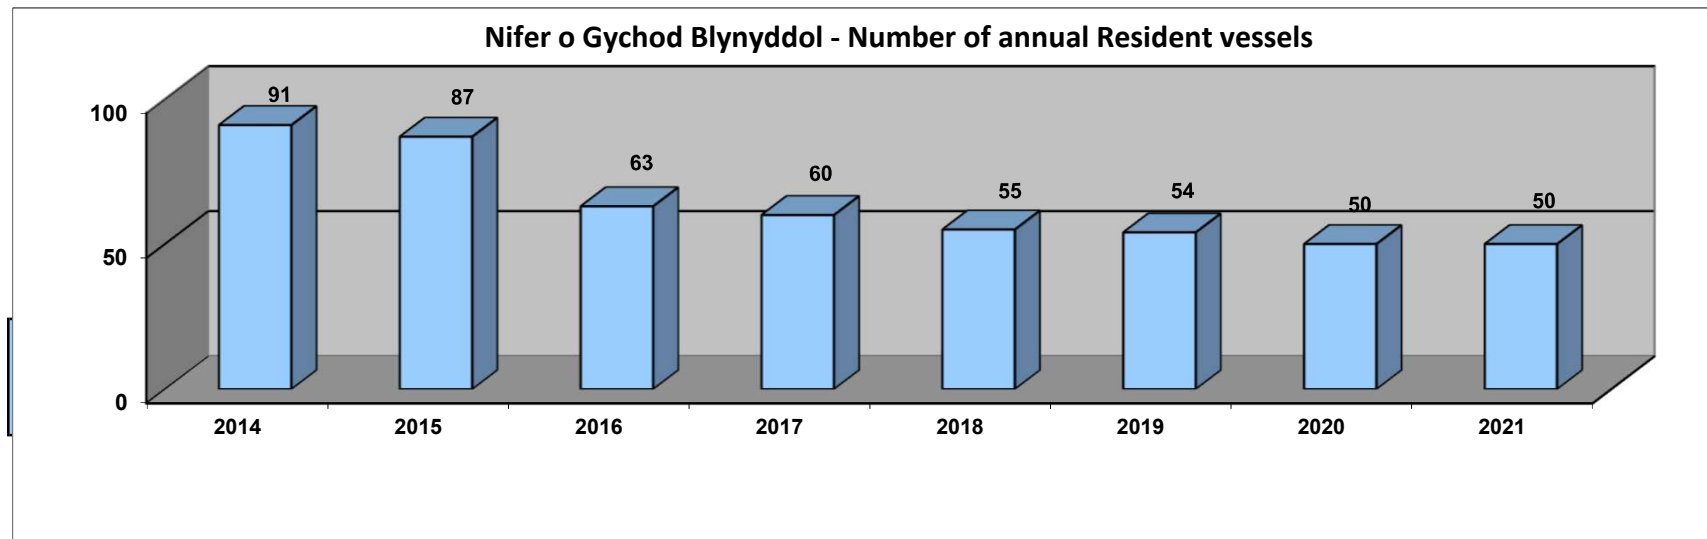

2013	2014	2015	2016	2017	2018	2019	2020	2021
Wedi gwerthu cwch/sold boat	7	13	9	9	11	10	10	18	21
Ardal newydd/New Cruising Ground	8	7	5	8	3	2	2	4	4
Parcio a lansio/Park and Launch	3	4	1	2	0	0	0	0	0
Dim rheswm/No reason given	16	14	2	13	8	2	1	10	3
Rhu ddrud/Too expensive	1	1	3	0	0	0	0	0	0
Ariannol/Financial reasons	2	0	1	0	0	0	0	2	0
Iechyd/ill health	8	2	4	9	3	2	1	2	8
Blwyddyn allan/Year out	5	2	2	0	0	0	2	0	3
Carthu/Dredging	0	0	1	0	0	0	0	0	0
Corona Virus								8	22
Cyfanswm/Total	0	43	28	41	25	25	41	44	61

Ystadegau Blynnyddol *Harbwr Pwllheli* - i Medi 2021
Annual Statistics for *Pwllheli Harbour* - to September 2021